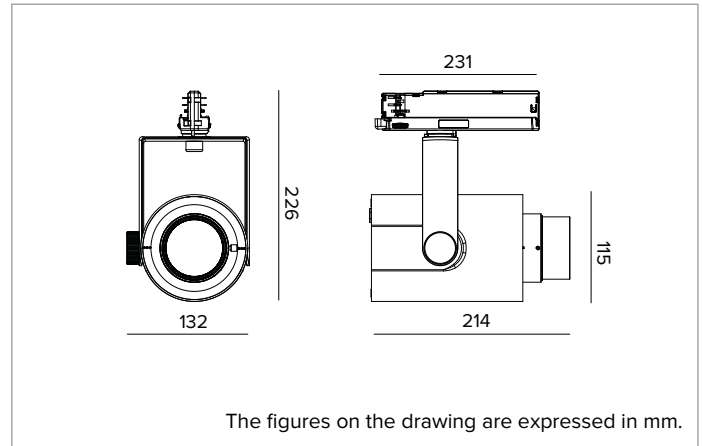

T034ZMP930CAPW | RAY 115 ZOOM

Professional adjustable LED projector with a variable light beam opening

The fixture's photometric values can be found on the following pages

The figures on the drawing are expressed in mm.